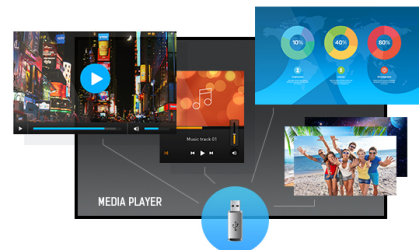

43" Professional Digital Signage display with 4K UHD resolution

Set in a slim bezel, the iiyama LE4341UHS is a professional digital signage display offering 18/7 operating time and landscape orientation.

The 4K UHD resolution (3840x2160) provides exceptional colour and image performance. With the built-in media player you can play your favourite music and show your most beautiful videos, photos and images directly on screen.

4K

UHD resolution (3840x2160), better known as 4K, offers a gigantic viewable area with 4 times more information and work space than a Full HD screen. Due to the high DPI (dots per inch), it displays an incredibly sharp and crisp image.

Media player

Play your favourite music and show your most beautiful videos, photos and images directly on screen from a flash drive or internal memory with the built-in media player.

01 DISPLAY CHARACTERISTICS